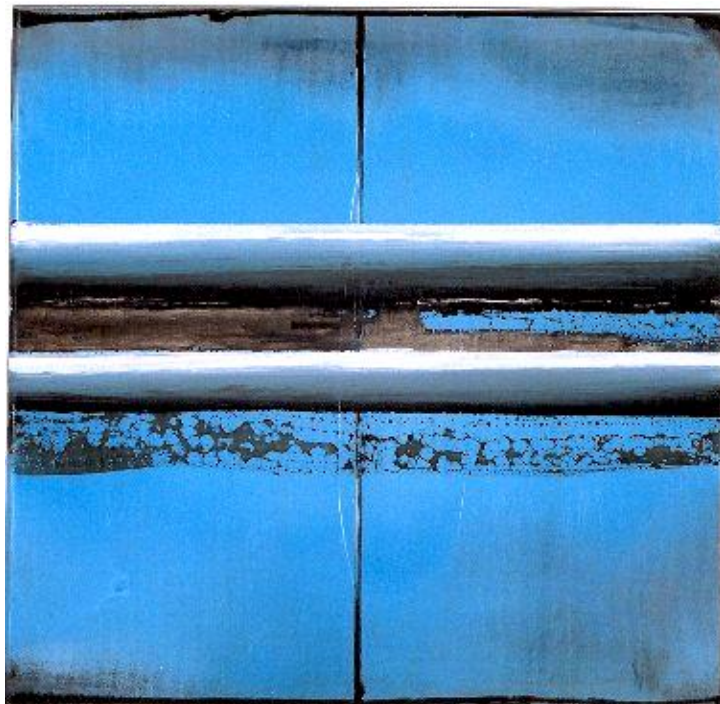

'On Wall', 2002 mixed media on canvas 030X030 cm. private collections, Athens, Greece